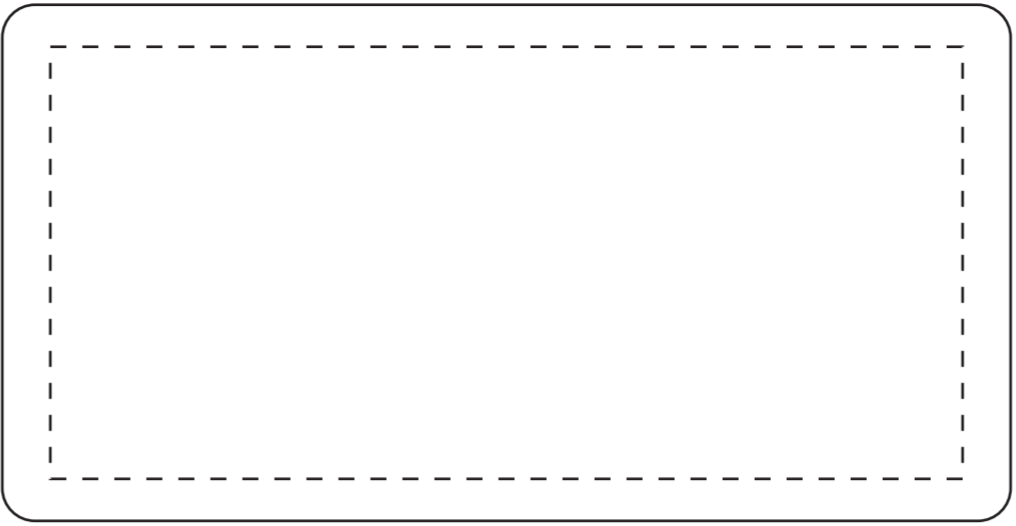

# Full Color

Front

Imprint Size: 2.5" x 6"

Back

Imprint Size: 2.5" x 6"

Imprint Size: 4.75" x 2.25"

Imprint Size: 1.25" x 0.5"

Optional Box Sticker  
Imprint Size: 6.5" x 5"

Imprint Size: 10" x 9"